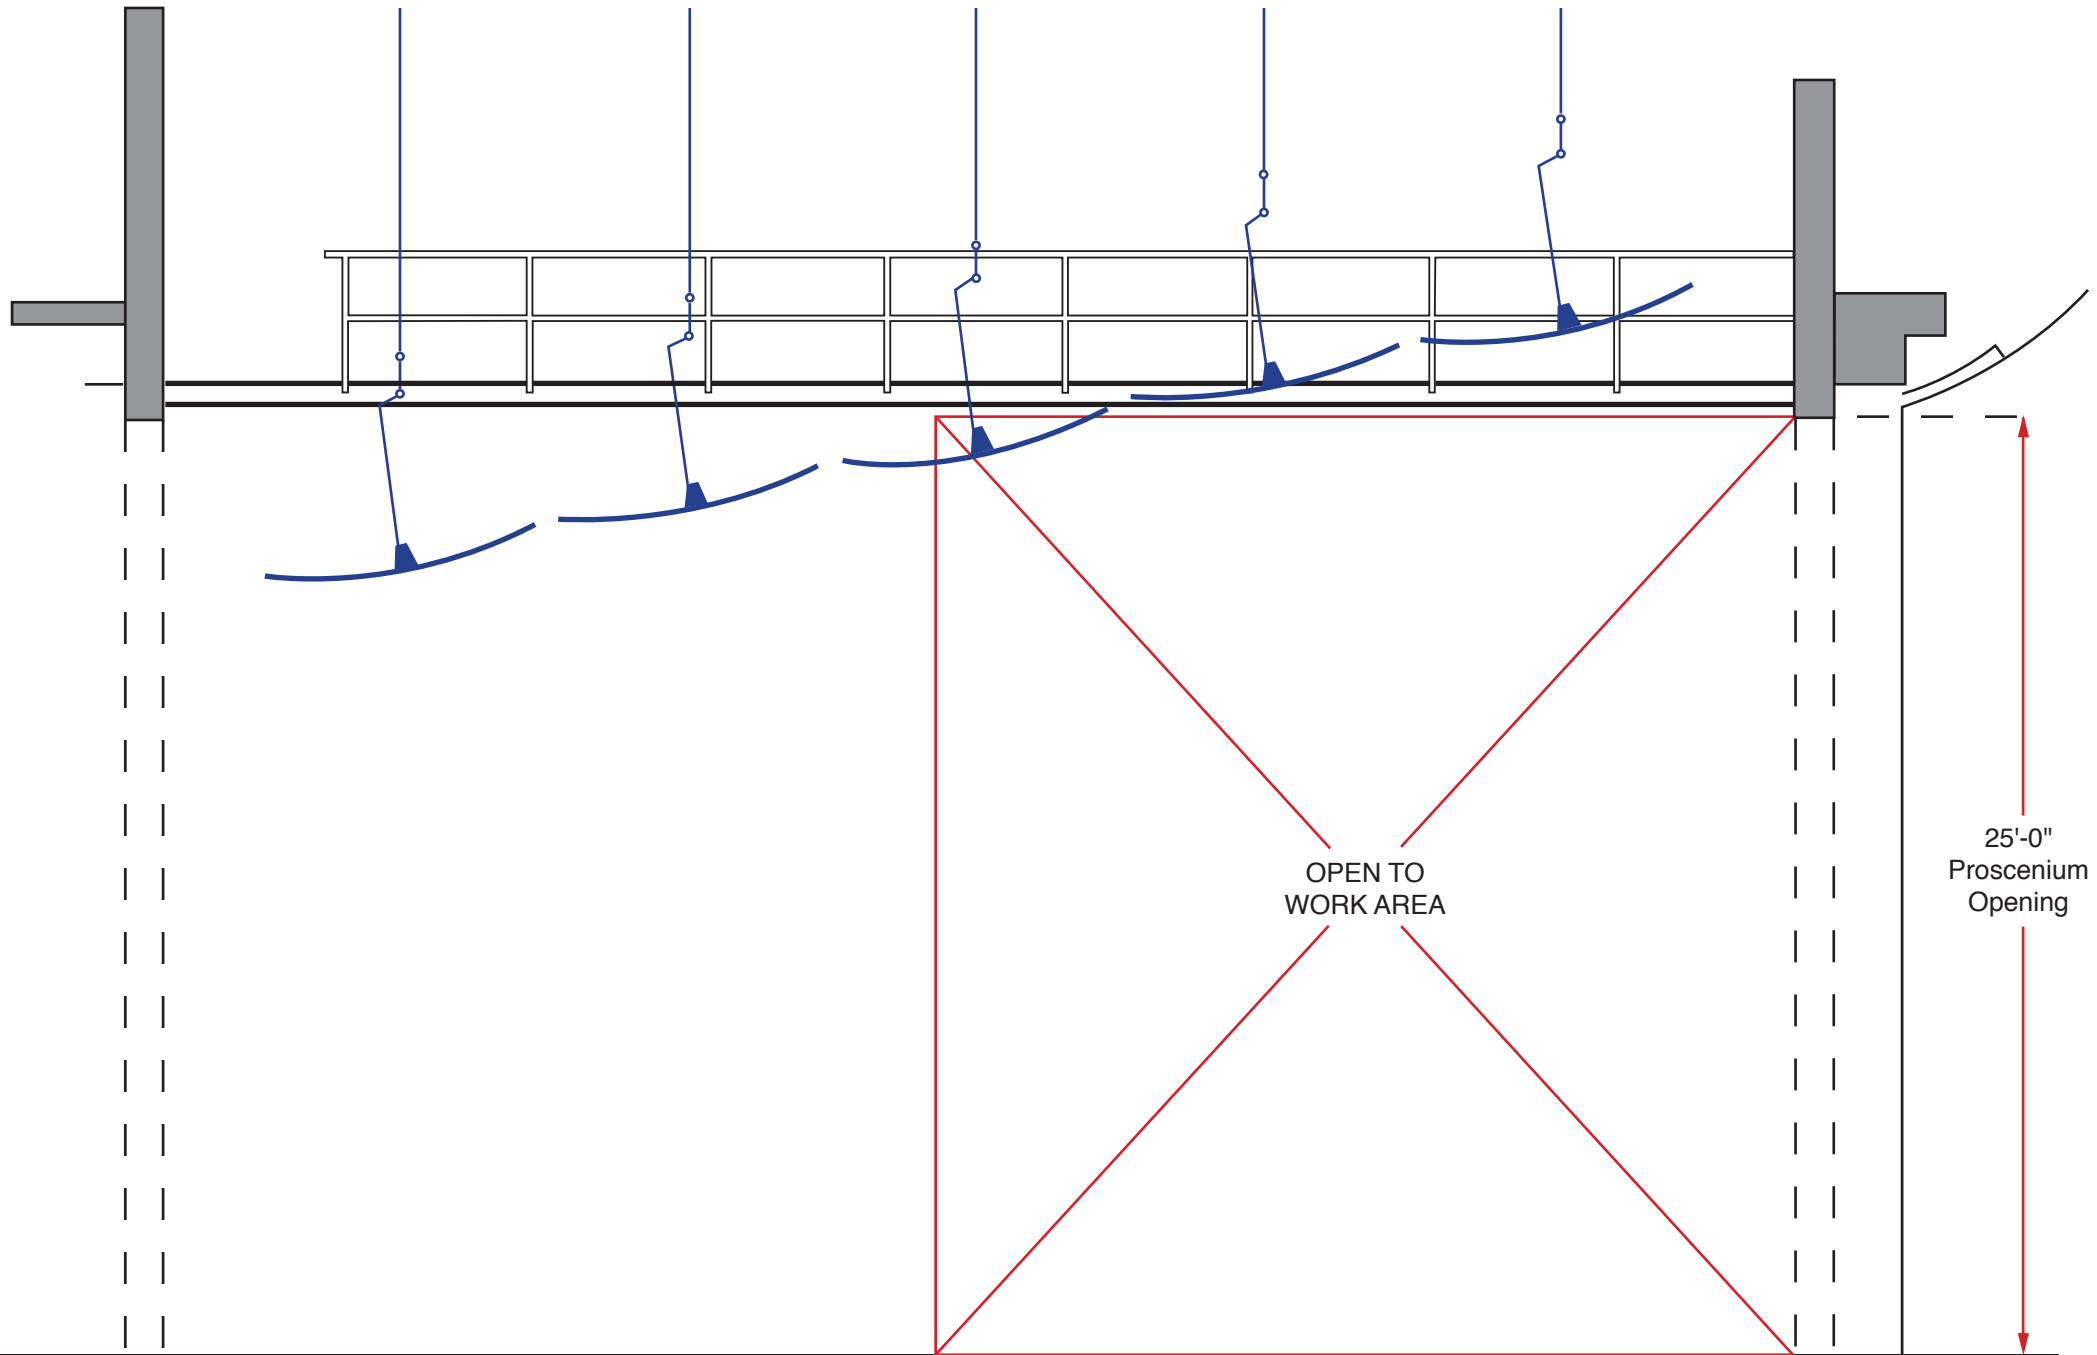

TO FLY GALLERY  
ELEVATION 26'-0"

STAGE FLOOR  
ELEVATION 0'-0"

### SECTION - STAGE EQUIPMENT

Location of Overhead Shell  
Flies out for storage

25'-0"  
Proscenium  
Opening